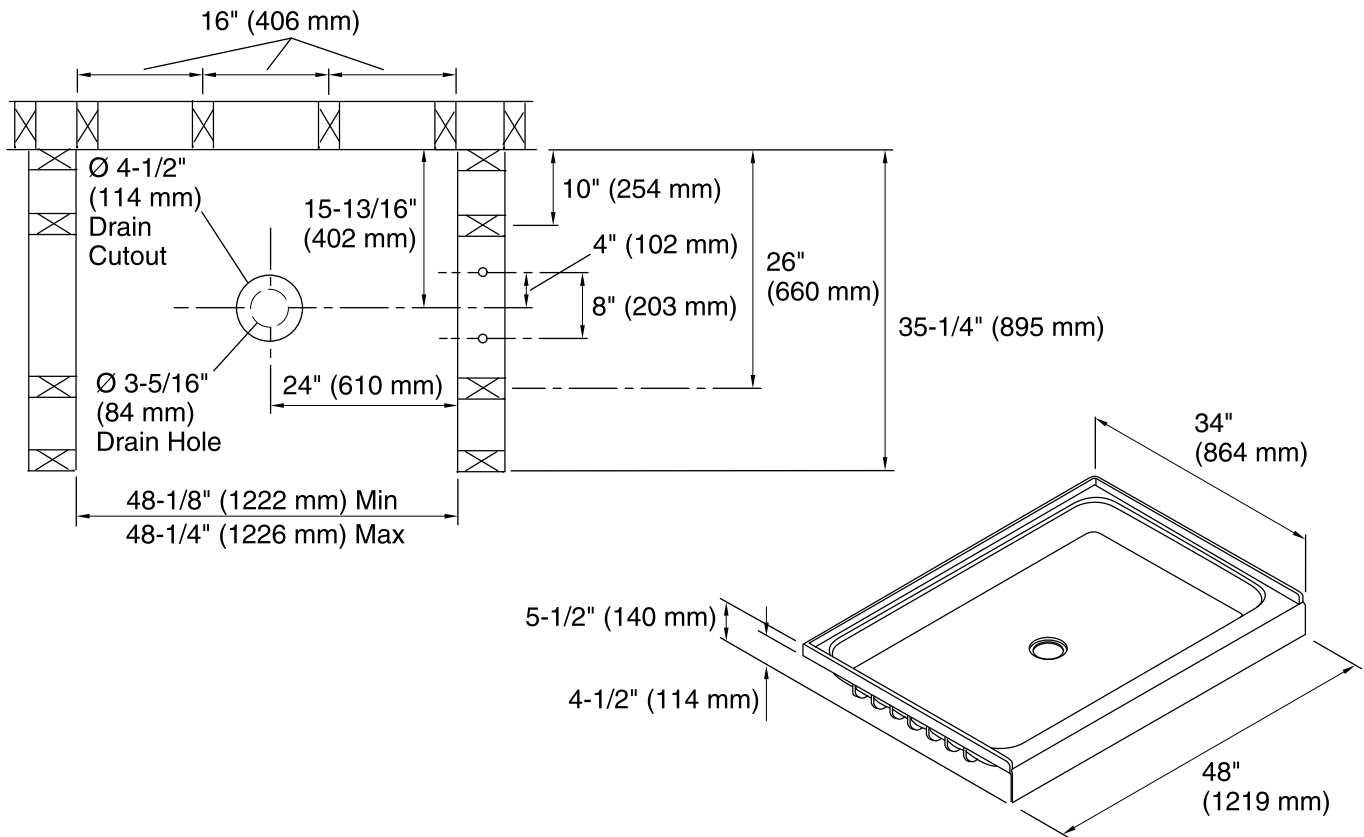

Features

- 4-1/2" threshold
- Solid Vikrell material
- Durable high-gloss finish with molded-in textured floor
- Center drain
- Suitable for tile-down application

Codes/Standards

CSA B45.5/IAPMO Z124

ASTM E162

Color	Code	Description
	0	White
	96	KOHLER Biscuit

Technical Information

All product dimensions are nominal.

Installation: Three-wall alcove

Drain location: Center

Notes

Install this product according to the installation instructions.

Studs should be positioned roughly as shown.

Double studding is recommended for pivot shower door installations.